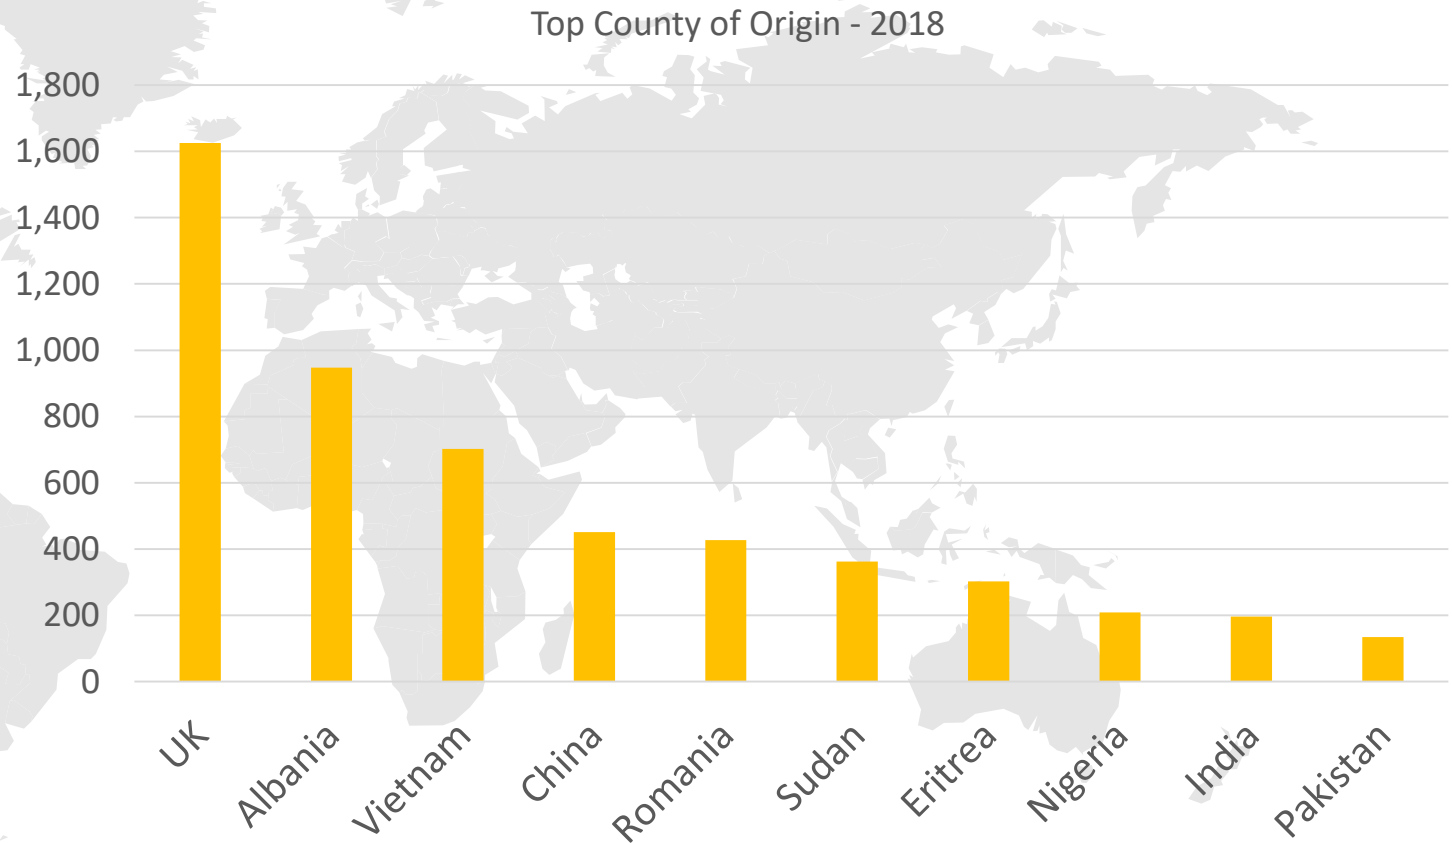

HM Revenue
& Customs

UK estimates

- **10,000 – 13,000** victims of trafficking in the UK – *Home Office 2014*
- **136,000** victims of human trafficking in Britain – *The Global Slavery Index 2018*
- **6,993** potential victims identified and protected in 2018 – *NCA*

Britain is home to at least
136,000
victims of human trafficking

Country of origin

Victims of Modern Slavery in the UK may have been born in the UK or may come from different countries. In 2018, the top ten countries were...

What we are seeing?

'County lines' drug dealer who trafficked children jailed

🕒 4 October 2018

[f](#) [📧](#) [🐦](#) [✉️](#) [Share](#)

County lines drugs trade

Five arrests in East Sussex modern slavery probe