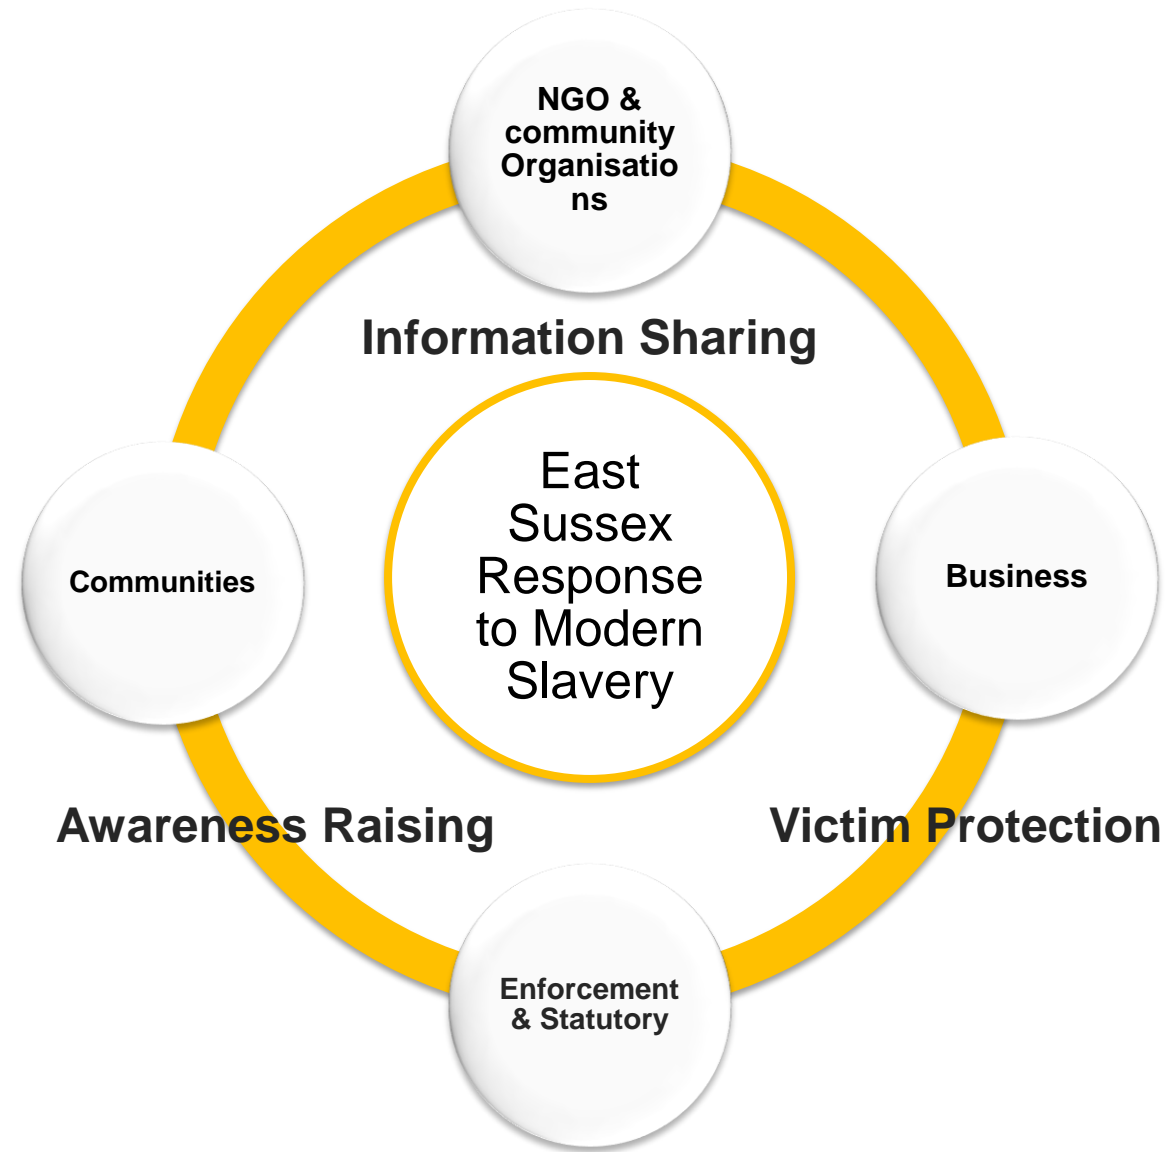

STOP THE TRAFFIK
Modern Slavery in East Sussex
Rother LSP Conference

East Sussex
Fire & Rescue Service

Department
for Work &
Pensions

Home Office
**Border &
Immigration Agency**

Security Industry Authority

HM Revenue
& Customs

UK estimates

- **10,000 – 13,000** victims of trafficking in the UK – *Home Office 2014*
- **136,000** victims of human trafficking in Britain – *The Global Slavery Index 2018*
- **6,993** potential victims identified and protected in 2018 – *NCA*

Britain is home to at least
136,000
victims of human trafficking

Country of origin

Victims of Modern Slavery in the UK may have been born in the UK or may come from different countries. In 2018, the top ten countries were...

What we are seeing?

'County lines' drug dealer who trafficked children jailed

🕒 4 October 2018

[f](#) [📧](#) [🐦](#) [✉️](#) [Share](#)

County lines drugs trade

Five arrests in East Sussex modern slavery probe